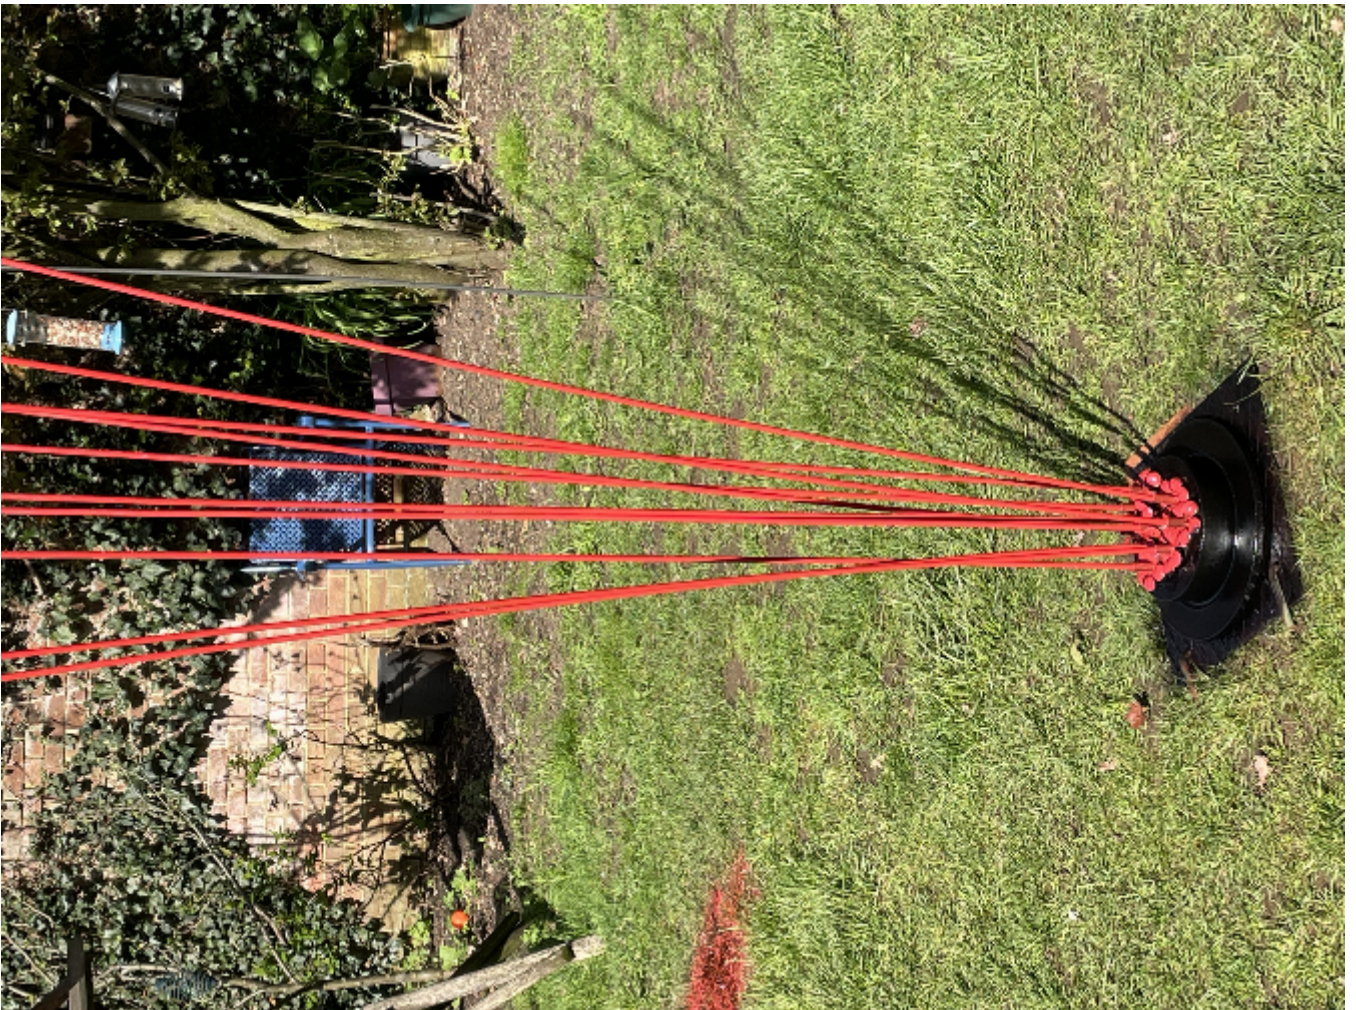

FIRE & WIND

FORGED DREAMS

Metal Sculpture Sunset

£320

REF: 1046

Height: 310 cm (122")

Width: 50 cm (19.7")

Depth: 50 cm (19.7")

Description

Beautiful metal sculpture. Ten steel rods poking up from the steel base. The rods are painted red. They will sway in the wind. It breaks into smaller pieces for delivery.