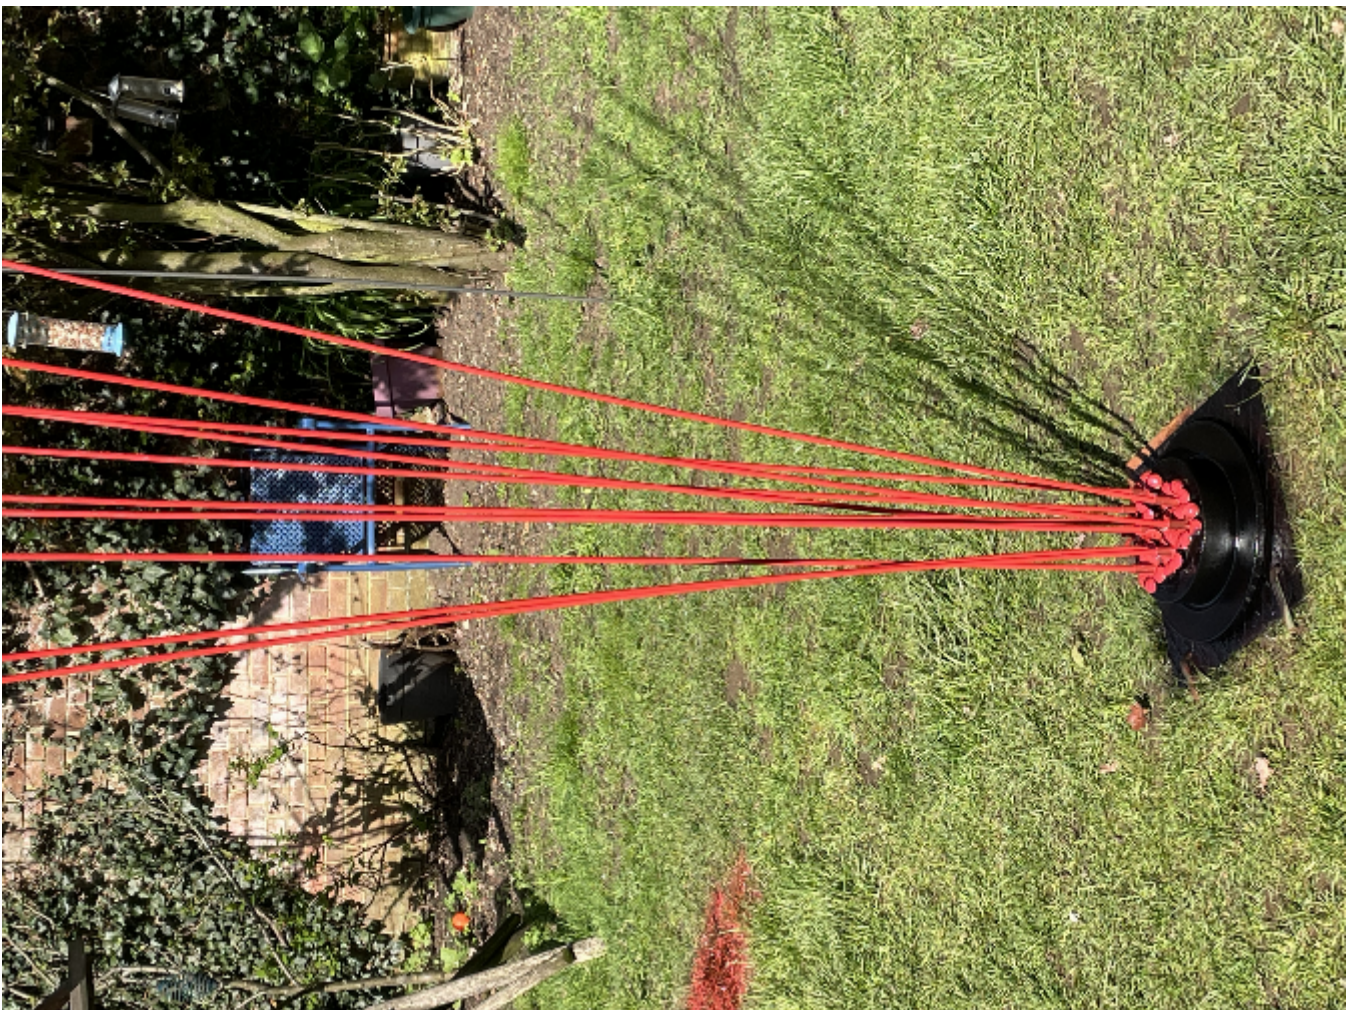

**FIRE & WIND**

FORGED DREAMS

Metal Sculpture Sunset

£320

REF: 1046

Height: 310 cm (122")

Width: 50 cm (19.7")

Depth: 50 cm (19.7")

## Description

Beautiful metal sculpture. Ten steel rods poking up from the steel base. The rods are painted red. They will sway in the wind. It breaks into smaller pieces for delivery.