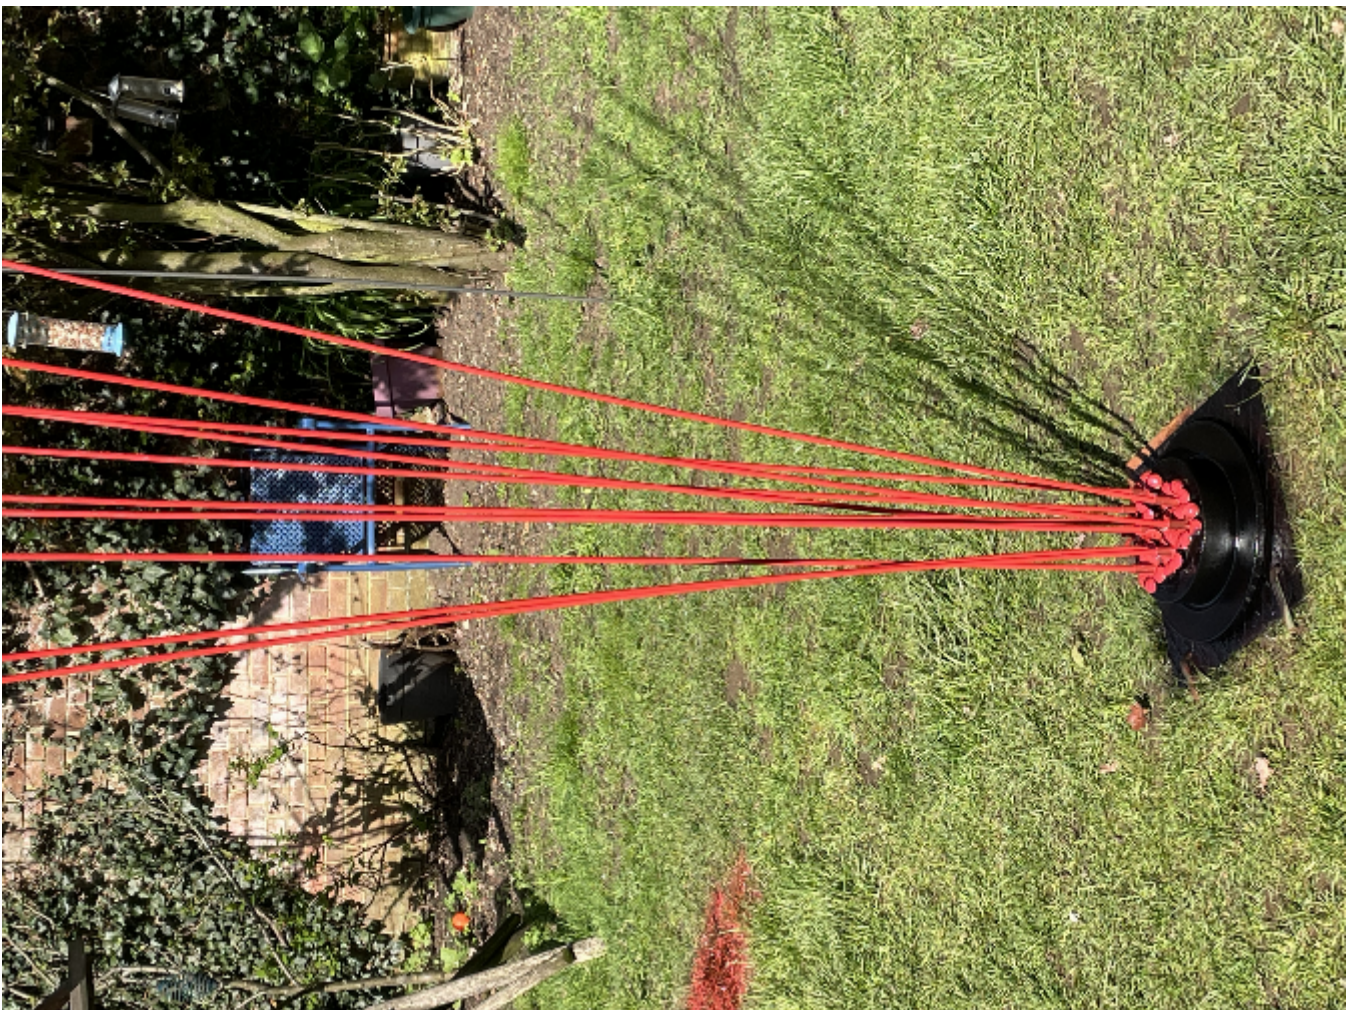

FIRE & WIND

FORGED DREAMS

Metal Sculpture Sunset

£320

REF: 1046

Height: 310 cm (122")

Width: 50 cm (19.7")

Depth: 50 cm (19.7")

Description

Beautiful metal sculpture. Ten steel rods poking up from the steel base. The rods are painted red. They will sway in the wind. It breaks into smaller pieces for delivery.