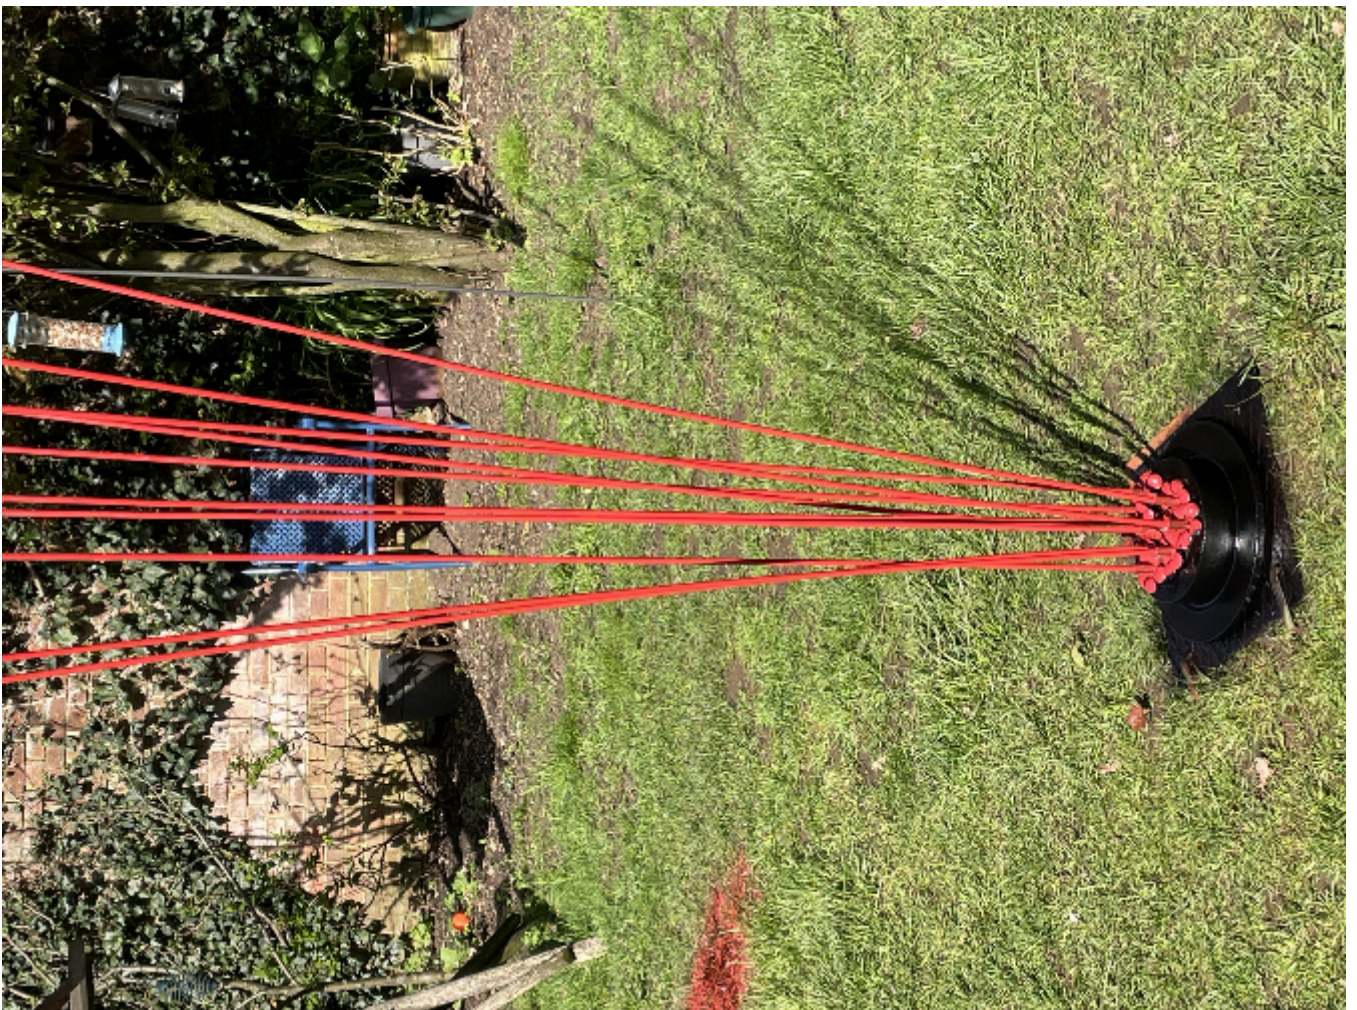

FIRE & WIND

FORGED DREAMS

Metal Sculpture Sunset

£320

REF: 1046

Height: 310 cm (122")

Width: 50 cm (19.7")

Depth: 50 cm (19.7")

Description

Beautiful metal sculpture. Ten steel rods poking up from the steel base. The rods are painted red. They will sway in the wind. It breaks into smaller pieces for delivery.